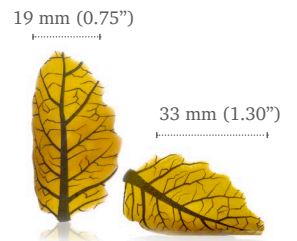

Butter star tartlet
1001679 (45 pcs)

Available all year

✦ International Order Deadline: May 29th, 2024
Domestic Order Deadline: July 3rd, 2024
Ship By: August 25th, 2024

Fall

35.5 mm (1.4")

50 mm (1.97")

Geometric leaf
78415 (210 pcs)

35 mm (1.38")

21 mm (0.83")

Pumpkin 3D
77798 (48 pcs)

Ø 60 mm

Rosette dark/white
77681 (30 pcs)
Available all year

19 mm (0.75")

33 mm (1.30")

Curvy leaf yellow
77737 (144 pcs)

ø 62 mm (2.44")

55 mm (2.17")

Flower pot large
18140 (28 pcs)
Available all year

Flower pot large dark
18143 (28 pcs)
Available all year

ø 65 mm (2.56")

35 mm (1.38")

Cupcake halloween
18153 (84 pcs)

ø 55 mm (2.17")