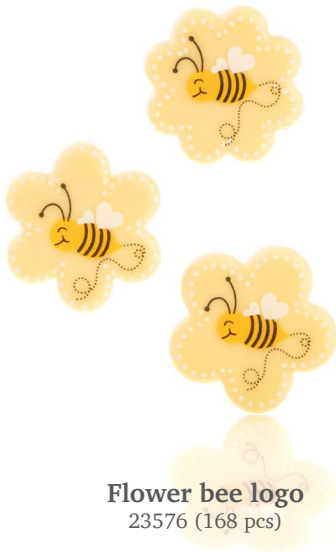

Anemone
77763 (24 pcs)
Available all year

Lily flower
77668 (8 pcs)
Available all year

Curvy leaf green
77679 (144 pcs)
Available all year

Curvy leaf green large
77787 (108 pcs)

Mini egg macaron
AGM00198 (48 pcs)

Retail Easter eggs
61638 (14 units/case)

ø 35 mm (1.38")

Flower bee logo
23576 (168 pcs)

Flower bee kit

Each kit makes:

- 42 6-count cupcakes *OR*
- 42 8-inch cakes *OR*
- 21 6-count cupcakes & 21 8-inch cakes