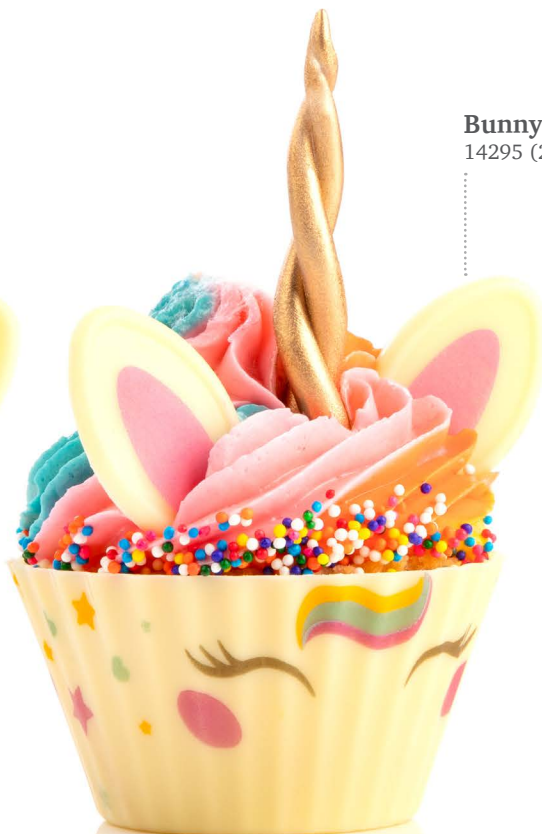

• 🌱
Available all year

Cupcake unicorn
18149 (84 pcs)

• 🌱
Available all year

Unicorn Topper®
23572 (252 pcs)

Truffle shell happies assortment
77890 (252 pcs)

• 🌱
Available all year

Bunny ears white
14295 (294 pcs)