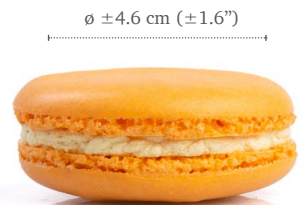

Pumpkin pie macaron
AGM00235 (48 pcs)

in2food
Metallic trio crispies
E2361 (44 lbs)

ø 39 mm (1.54")

Skull cat assortment white (D9)
23558 (168 pcs)

Creepin' It Real Printed Kit

Each kit makes:

- 56 6-count cupcakes *OR*
- 42 8-inch cakes *OR*
- 28 6-count cupcakes & 21 8-inch cakes