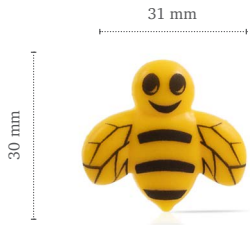

Flower assortment
23586 (168 pcs)

in2food

Metallic trio crispies
E2361 (44 lbs)

Good Hare Day assortment white (D9)
23557 (168 pcs)

Good Hare Day Printed Kit

Each kit makes:

- 56 6-count cupcakes *OR*
- 56 8-inch cakes *OR*
- 28 6-count cupcakes & 28 8-inch cakes

· 22075 ·

Good Hare Day assortment white · 168 pcs
Green blossom curls · ±1.2 lbs

Chocolate bee
77889 (150 pcs)

Available all year

Honey comb
77973 (152 pcs)

Available all year

Geometric dragonfly
78439 (128 pcs)