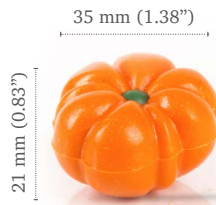

Butter star tartlet
1001679 (45 pcs)

Available all year

✦ International Order Deadline: May 29th, 2024
Domestic Order Deadline: July 3rd, 2024
Ship By: August 25th, 2024

Fall

35.5 mm (1.4")

50 mm (1.97")

Geometric leaf
78415 (210 pcs)

35 mm (1.38")

21 mm (0.83")

Pumpkin 3D
77798 (48 pcs)

Ø 60 mm

Rosette dark/white
77681 (30 pcs)
Available all year

19 mm (0.75")

33 mm (1.30")

Curvy leaf yellow
77737 (144 pcs)