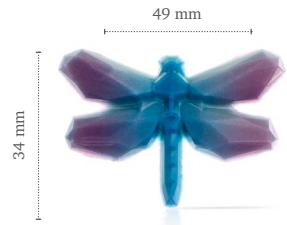

· 22075 ·

Good Hare Day assortment white · 168 pcs
Green blossom curls · ±1.2 lbs

Chocolate bee
77889 (150 pcs)

Available all year

Honey comb
77973 (152 pcs)

Available all year

Geometric dragonfly
78439 (128 pcs)