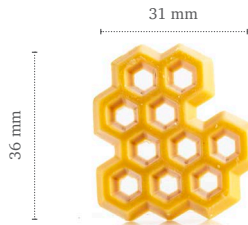

· 22075 ·

Good Hare Day assortment white · 168 pcs
Green blossom curls · ±1.2 lbs

Chocolate bee
77889 (150 pcs)

Available all year

Honey comb
77973 (152 pcs)

Available all year

Geometric dragonfly
78439 (128 pcs)